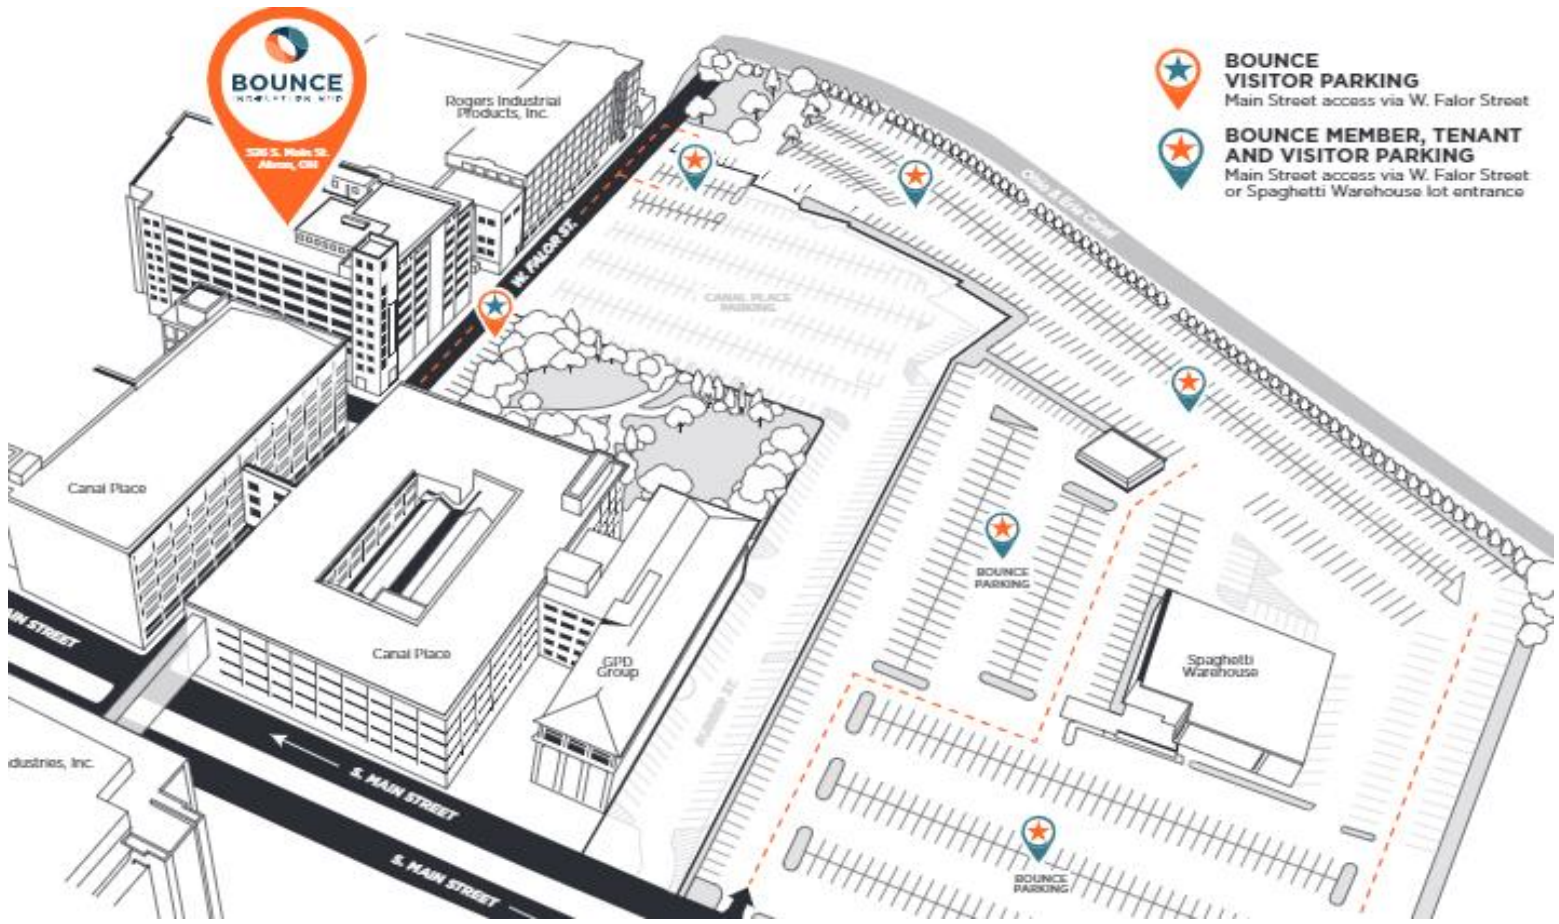

VISITOR PARKING

BOUNCE
INNOVATION HUB

7/27/2022

(Bounce Guest)

Instructions:

- Please print this pass and display on your dashboard
- Bounce parking passes are only good for the Bounce parking lots indicated on the campus map

BOUNCE
HQ
325 S. Main St
Columbus, OH

Rogers Industrial Products, Inc.

Canal Place

Canal Place

GPD Group

Spaghetti Warehouse

industries, Inc.

S. MAIN STREET

S. MAIN STREET

BOUNCE PARKING

BOUNCE PARKING

BOUNCE VISITOR PARKING
Main Street access via W. Falor Street

BOUNCE MEMBER, TENANT AND VISITOR PARKING
Main Street access via W. Falor Street or Spaghetti Warehouse lot entrance